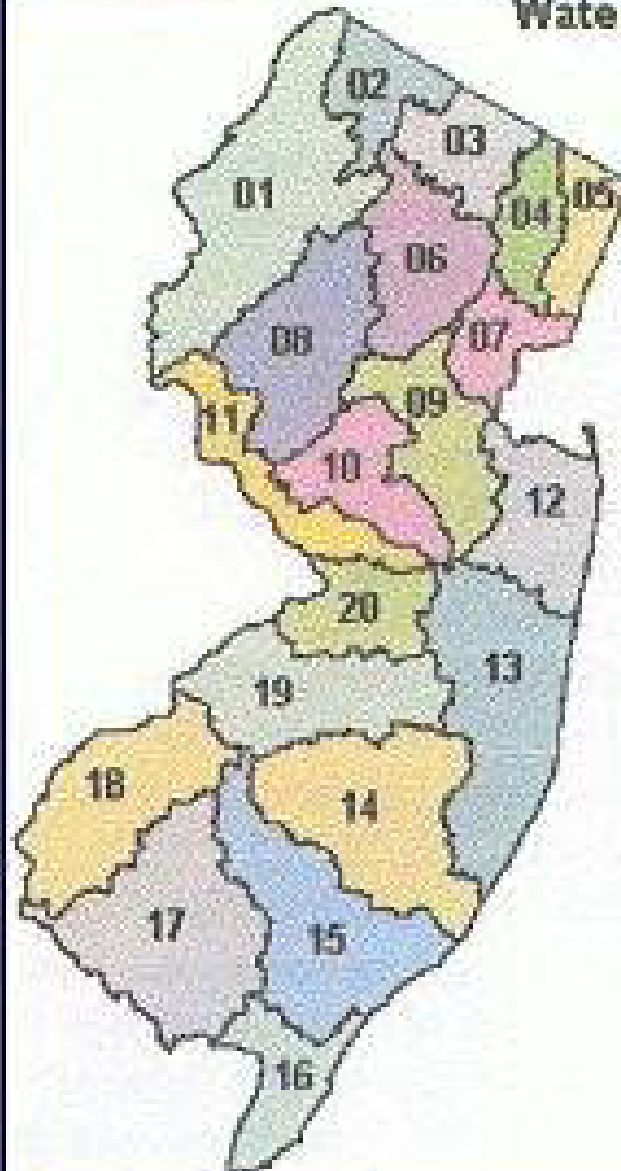

Watershed Management Area 4

Bergen County Freeholders

December 1, 2004

What is a Watershed?

- A watershed is the area of land that drains into a body of water such as a river, lake, stream or bay

Watershed Management Areas

- 01 Upper Delaware
- 02 Walkkill, Pochuck, Papakating
- 03 Pompton, Pequannock, Wanaque, Ramapo
- 04 Lower Passaic, Saddle
- 05 Hackensack, Pascack
- 06 Upper Passaic, Whippany, Rockaway
- 07 Elizabeth, Rahway, Woodbridge
- 08 North and South Branch Raritan
- 09 Lower Raritan, South River, Lawrence Brook
- 10 Millstone River
- 11 Central Delaware Tributaries
- 12 Monmouth Watersheds
- 13 Barnegat Bay Watersheds
- 14 Mullica, Wading River Watersheds
- 15 Great Egg Harbor, Tuckahoe
- 16 Cape May
- 17 Maurice River and Cohansey Creek
- 18 Lower Delaware River Tributaries
- 19 Rancocas Creek
- 20 Crosswicks Creek

Great Falls, Paterson

Saddle River, Rindlaub Park

Saddle River and WMA 4

- Runs mainly through Bergen County
- Major tributary to the Passaic River
- Drainage area of 51 square miles

Saddle River, Rindlaub Park

Bergen County within WMA 4

Allendale	Montvale
Carlstadt	North Arlington
East Rutherford	Paramus
Elmwood Park	Ramsey
Fair Lawn	Ridgewood
Franklin Lakes	Rochelle Park
Garfield	Rutherford
Glen Rock	Saddle Brook
Hackensack	Saddle River
Hasbrouck Heights	South Hackensack
Hillsdale	Upper Saddle River
Ho-Ho-kus	Wyckoff
Lodi	Wallington
Lyndhurst	Washington
Mahwah	Waldwick
Maywood	Woodcliff Lake
Midland Park	Wood-Ridge