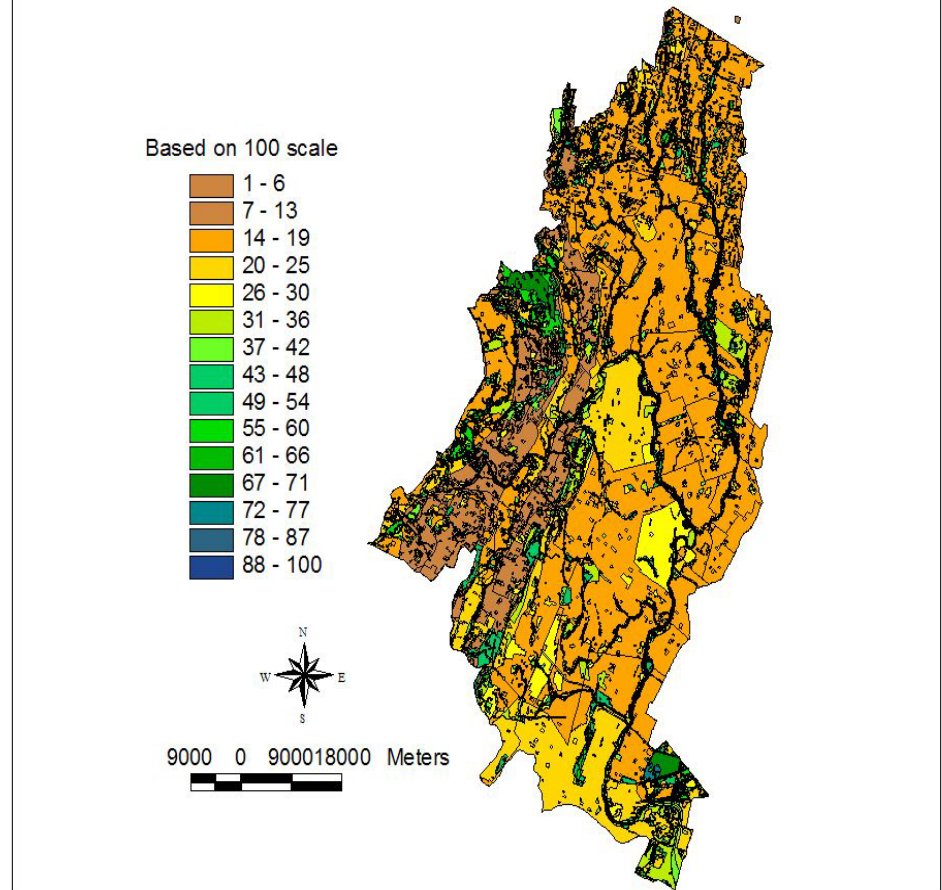

Rating for Acquisition of the Open Space Property