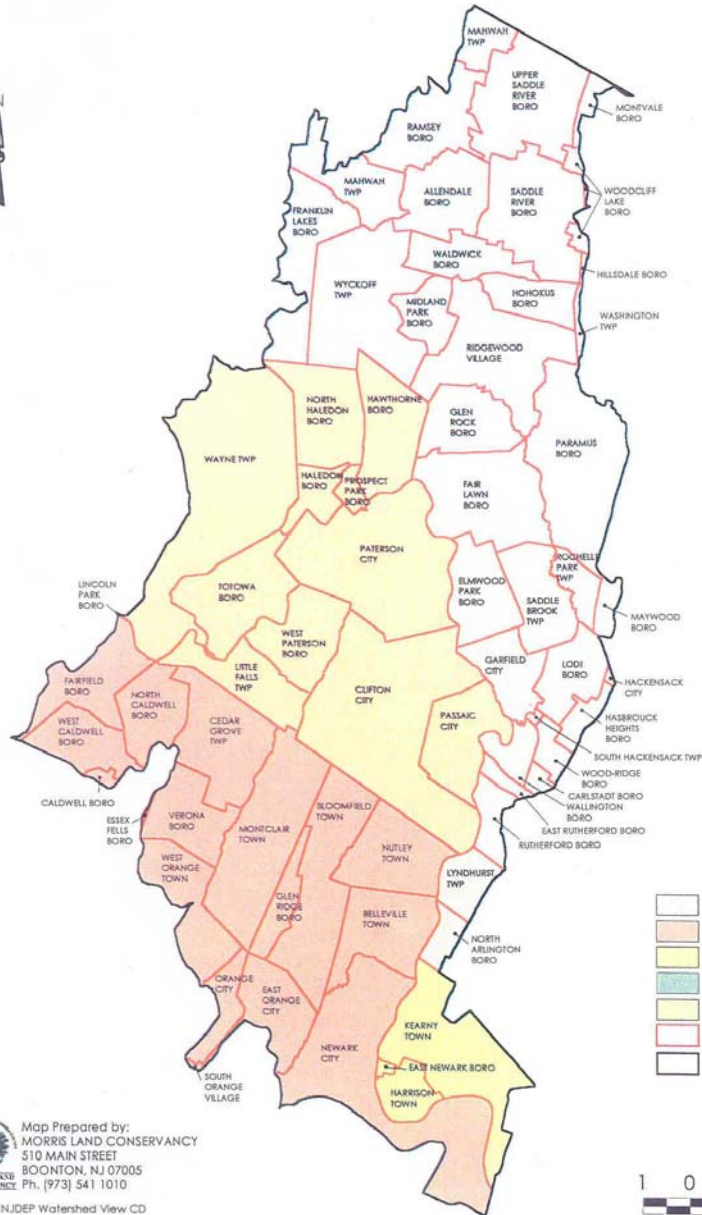

Counties & Municipalities in Watershed Management Area 4

- Bergen County
- Essex County
- Hudson County
- Morris County
- Passaic County
- Municipal Boundaries
- Watershed Boundary

Map Prepared by:
MORRIS LAND CONSERVANCY
510 MAIN STREET
BOONTON, NJ 07005
Ph. (973) 541 1010

Source: NJDEP Watershed View CD