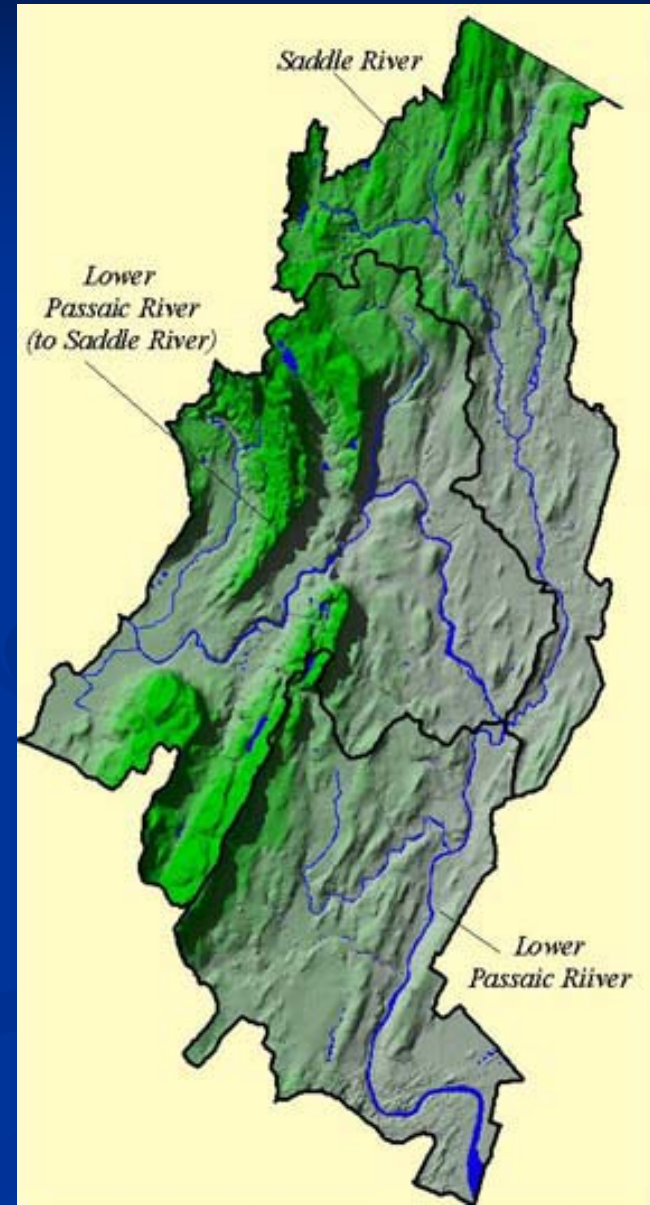

Source: NJDEP Watershed View CD

Watershed Management Area 4: The Lower Passaic and Saddle Rivers

- WMA 4 is one of the most urban watersheds
- Over 60 municipalities in 4 counties are contained in WMA 4
- Despite urbanization, there are many beautiful sights in WMA 4

Great Falls, Paterson

Saddle River, Rindlaub Park

Saddle River and WMA 4

- Runs mainly through Bergen County
- Major tributary to the Passaic River
- Drainage area of 51 square miles

Saddle River, Rindlaub Park

Bergen County within WMA 4

Allendale	Montvale
Carlstadt	North Arlington
East Rutherford	Paramus
Elmwood Park	Ramsey
Fair Lawn	Ridgewood
Franklin Lakes	Rochelle Park
Garfield	Rutherford
Glen Rock	Saddle Brook
Hackensack	Saddle River
Hasbrouck Heights	South Hackensack
Hillsdale	Upper Saddle River
Ho-Ho-kus	Wyckoff
Lodi	Wallington
Lyndhurst	Washington
Mahwah	Waldwick
Maywood	Woodcliff Lake
Midland Park	Wood-Ridge