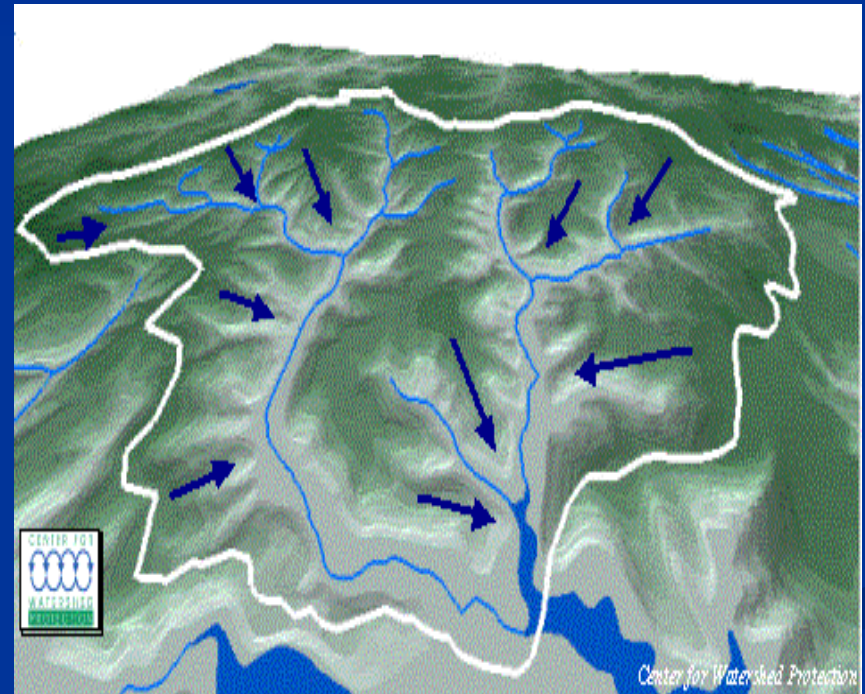

Watershed Management Area 4

Bergen County Freeholders

December 1, 2004

What is a Watershed?

- A watershed is the area of land that drains into a body of water such as a river, lake, stream or bay

Watershed Management Areas

- 01 Upper Delaware
- 02 Walkkill, Pochuck, Papakating
- 03 Pompton, Pequannock, Wanaque, Ramapo
- 04 Lower Passaic, Saddle
- 05 Hackensack, Pascack
- 06 Upper Passaic, Whippany, Rockaway
- 07 Elizabeth, Rahway, Woodbridge
- 08 North and South Branch Raritan
- 09 Lower Raritan, South River, Lawrence Brook
- 10 Millstone River
- 11 Central Delaware Tributaries
- 12 Monmouth Watersheds
- 13 Barnegat Bay Watersheds
- 14 Mullica, Wading River Watersheds
- 15 Great Egg Harbor, Tuckahoe
- 16 Cape May
- 17 Maurice River and Cohansey Creek
- 18 Lower Delaware River Tributaries
- 19 Rancocas Creek
- 20 Crosswicks Creek

Source: NJDEP Watershed View CD

Watershed Management Area 4: The Lower Passaic and Saddle Rivers

- WMA 4 is one of the most urban watersheds
- Over 60 municipalities in 4 counties are contained in WMA 4
- Despite urbanization, there are many beautiful sights in WMA 4

Great Falls, Paterson

Saddle River, Rindlaub Park

Saddle River and WMA 4

- Runs mainly through Bergen County
- Major tributary to the Passaic River
- Drainage area of 51 square miles

Saddle River, Rindlaub Park