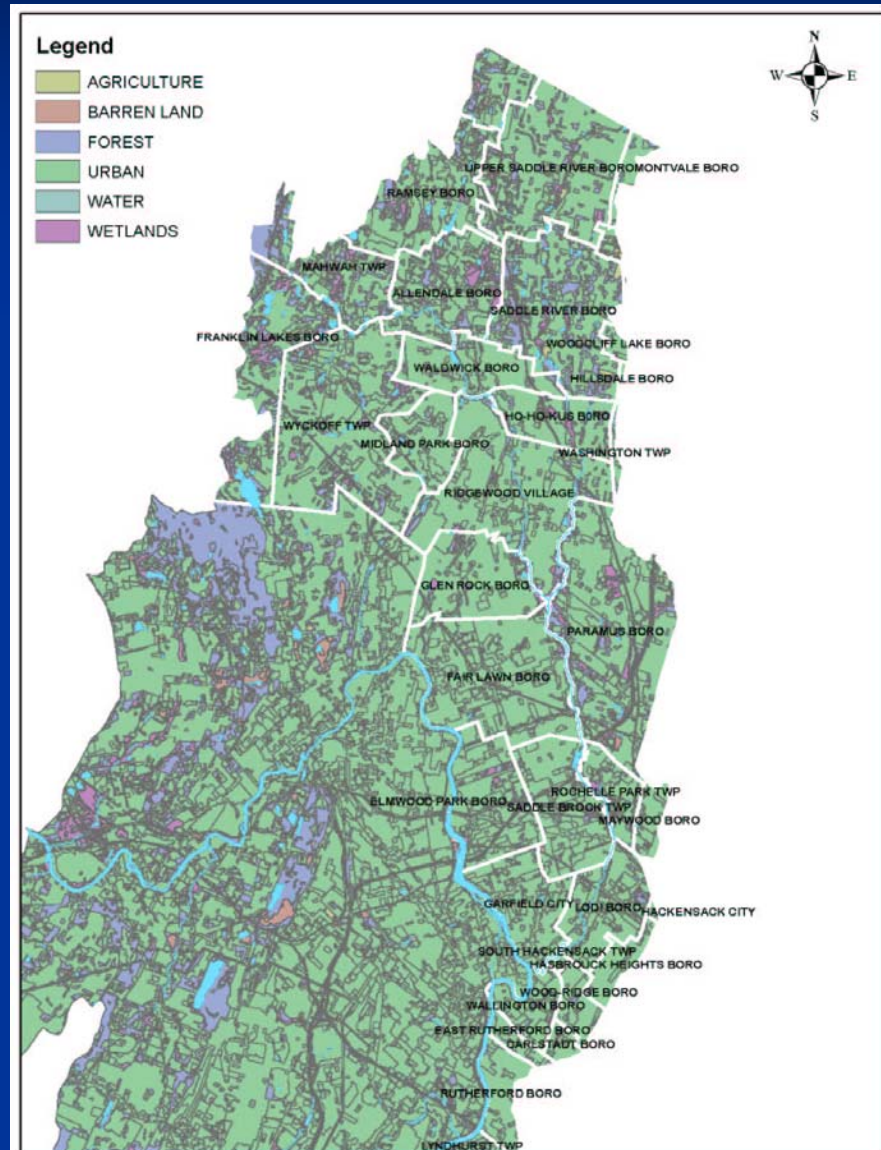

- 01 Upper Delaware
- 02 Walkkill, Pochuck, Papakating
- 03 Pompton, Pequannock, Wanaque, Ramapo
- 04 Lower Passaic, Saddle
- 05 Hackensack, Pascack
- 06 Upper Passaic, Whippany, Rockaway
- 07 Elizabeth, Rahway, Woodbridge
- 08 North and South Branch Raritan
- 09 Lower Raritan, South River, Lawrence Brook
- 10 Millstone River
- 11 Central Delaware Tributaries
- 12 Monmouth Watersheds
- 13 Barnegat Bay Watersheds
- 14 Mullica, Wading River Watersheds
- 15 Great Egg Harbor, Tuckahoe
- 16 Cape May
- 17 Maurice River and Cohansey Creek
- 18 Lower Delaware River Tributaries
- 19 Rancocas Creek
- 20 Crosswicks Creek

Source: NJDEP Watershed View CD

Watershed Management Area 4: The Lower Passaic and Saddle Rivers

- WMA 4 is one of the most urban watersheds
- Over 60 municipalities in 4 counties are contained in WMA 4
- Despite urbanization, there are many beautiful sights in WMA 4

Great Falls, Paterson

Saddle River, Rindlaub Park

Saddle River and WMA 4

- Runs mainly through Bergen County
- Major tributary to the Passaic River
- Drainage area of 51 square miles

Saddle River, Rindlaub Park

Open Space Mapping

Elevation Map of WMA 4

Rating for Acquisition of the Open Space Property

Open Space Mapping – Land Use

Contacts/Questions

- Ellie Gruber
201-447-3025
- Michele Bakacs, NJDEP
609-292-9247