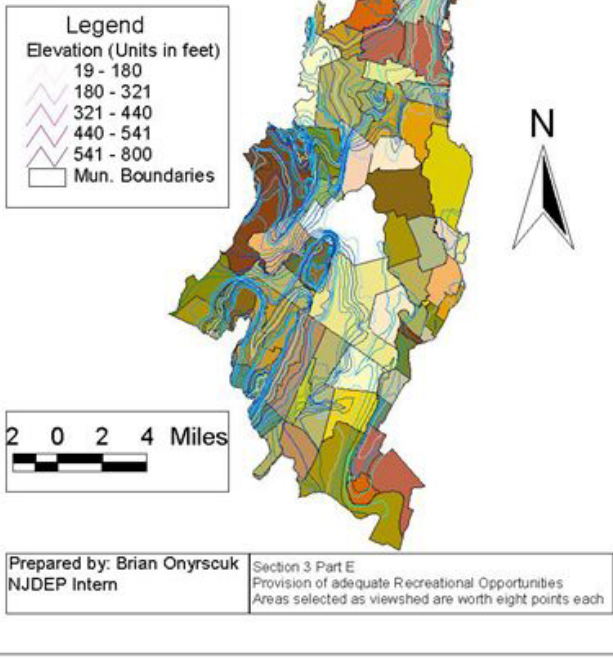

Bergen County within WMA 4

Allendale	Montvale
Carlstadt	North Arlington
East Rutherford	Paramus
Elmwood Park	Ramsey
Fair Lawn	Ridgewood
Franklin Lakes	Rochelle Park
Garfield	Rutherford
Glen Rock	Saddle Brook
Hackensack	Saddle River
Hasbrouck Heights	South Hackensack
Hillsdale	Upper Saddle River
Ho-Ho-kus	Wyckoff
Lodi	Wallington
Lyndhurst	Washington
Mahwah	Waldwick
Maywood	Woodcliff Lake
Midland Park	Wood-Ridge

Bergen County within WMA 4

Bergen County within WMA 4*

- Population of Bergen County: 897,569
- Population of Bergen County within WMA 4: 290,509
- 32% of Bergen County is within WMA 4

*Based on US Census Data

Open Space Mapping

Elevation Map of WMA 4

Rating for Acquisition of the Open Space Property

Open Space Mapping – Land Use

Contacts/Questions

- Ellie Gruber
201-447-3025
- Michele Bakacs, NJDEP
609-292-9247